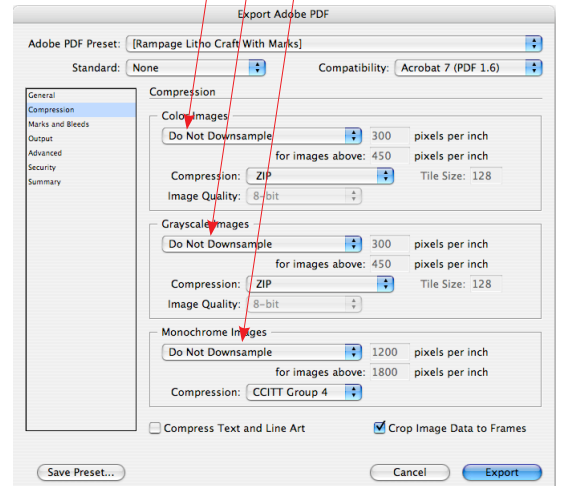

0.125 For Litho Craft

**Note:  
Do Not Downsample Images**

Acrobat 7

None

No Marks

0.125 For Litho Craft

Litho Craft Inc  
 John Meister  
 206-789-7151 ext 335  
 john@lithocraft.com  
 www.lithocraft.com