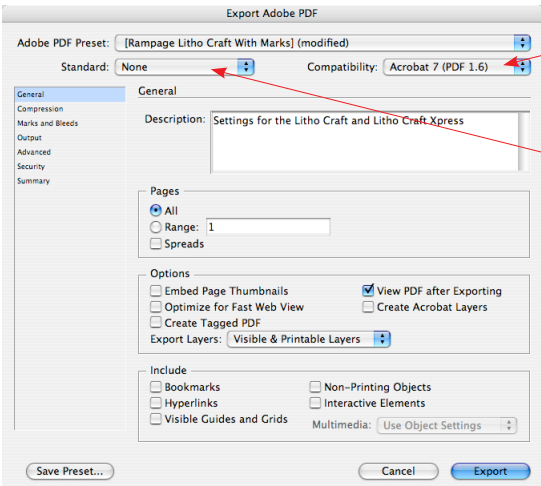

0.125 For Litho Craft

**Note:  
Do Not Downsample Images**

Acrobat 7

None

No Marks

0.125 For Litho Craft

Litho Craft Inc  
 John Meister  
 206-789-7151 ext 335  
 john@lithocraft.com  
 www.lithocraft.com