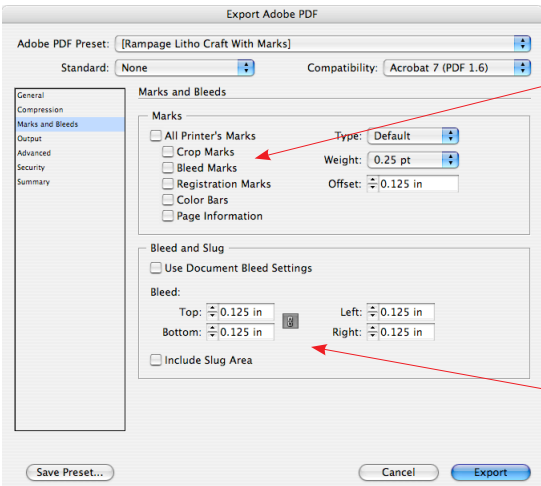

0.125 For Litho Craft

**Note:  
Do Not Downsample Images**

Acrobat 7

None

No Marks

0.125 For Litho Craft

Litho Craft Inc  
 John Meister  
 206-789-7151 ext 335  
 john@lithocraft.com  
 www.lithocraft.com